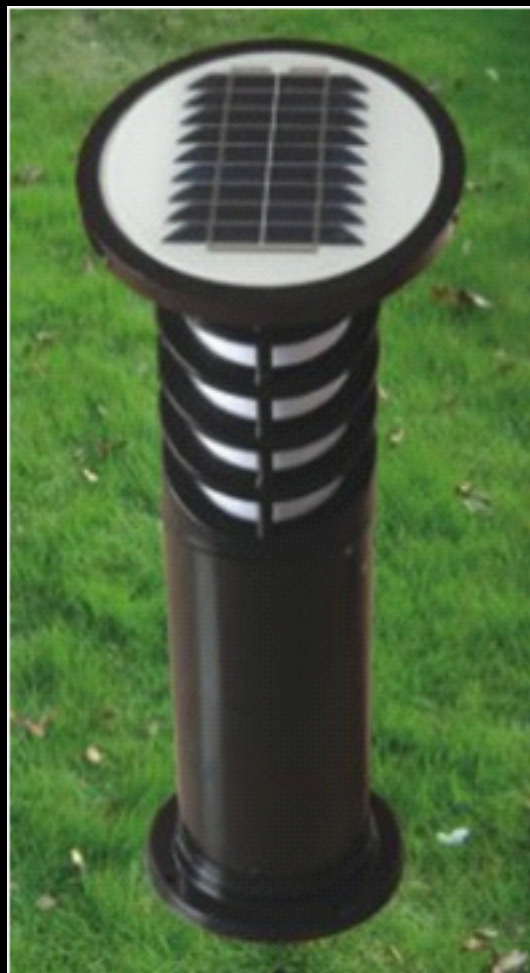

LUNA LAWN

LL-405

Specs and Technical Data

Sustainable and renewable, the LL-405 Luna Lawn Light Series represents a quality Lawn Illumination Solution while protecting and preserving our planet's fragile environment.

Absorbing the sun's photons during the day time, the Luna Lawn Light – LL-405 Series will provide night time illumination with class and elegance in your lawn and garden area.

The Luna Lawn – LL-405 Series can also be used inside your home as internal decoration after being fully charged outside during the day time.

Height	: 0.6m
Solar Panel	: 3WP
Battery	: 3.6V/4AH (Ni-MH battery)
Light Source	: 1W LED
Switch Control	: Light + Time Intelligent Control System
Material	: Aluminum Die-casting
Light Mode	: Steady (or) Flashing LED Lights
Working Temperature	: -25°C to +75°C degree

Available Colors :     
Red Green Blue White Yellow

Luna Lawn – Harnessing the Energy of the Sun...To Illuminate Your Lawn